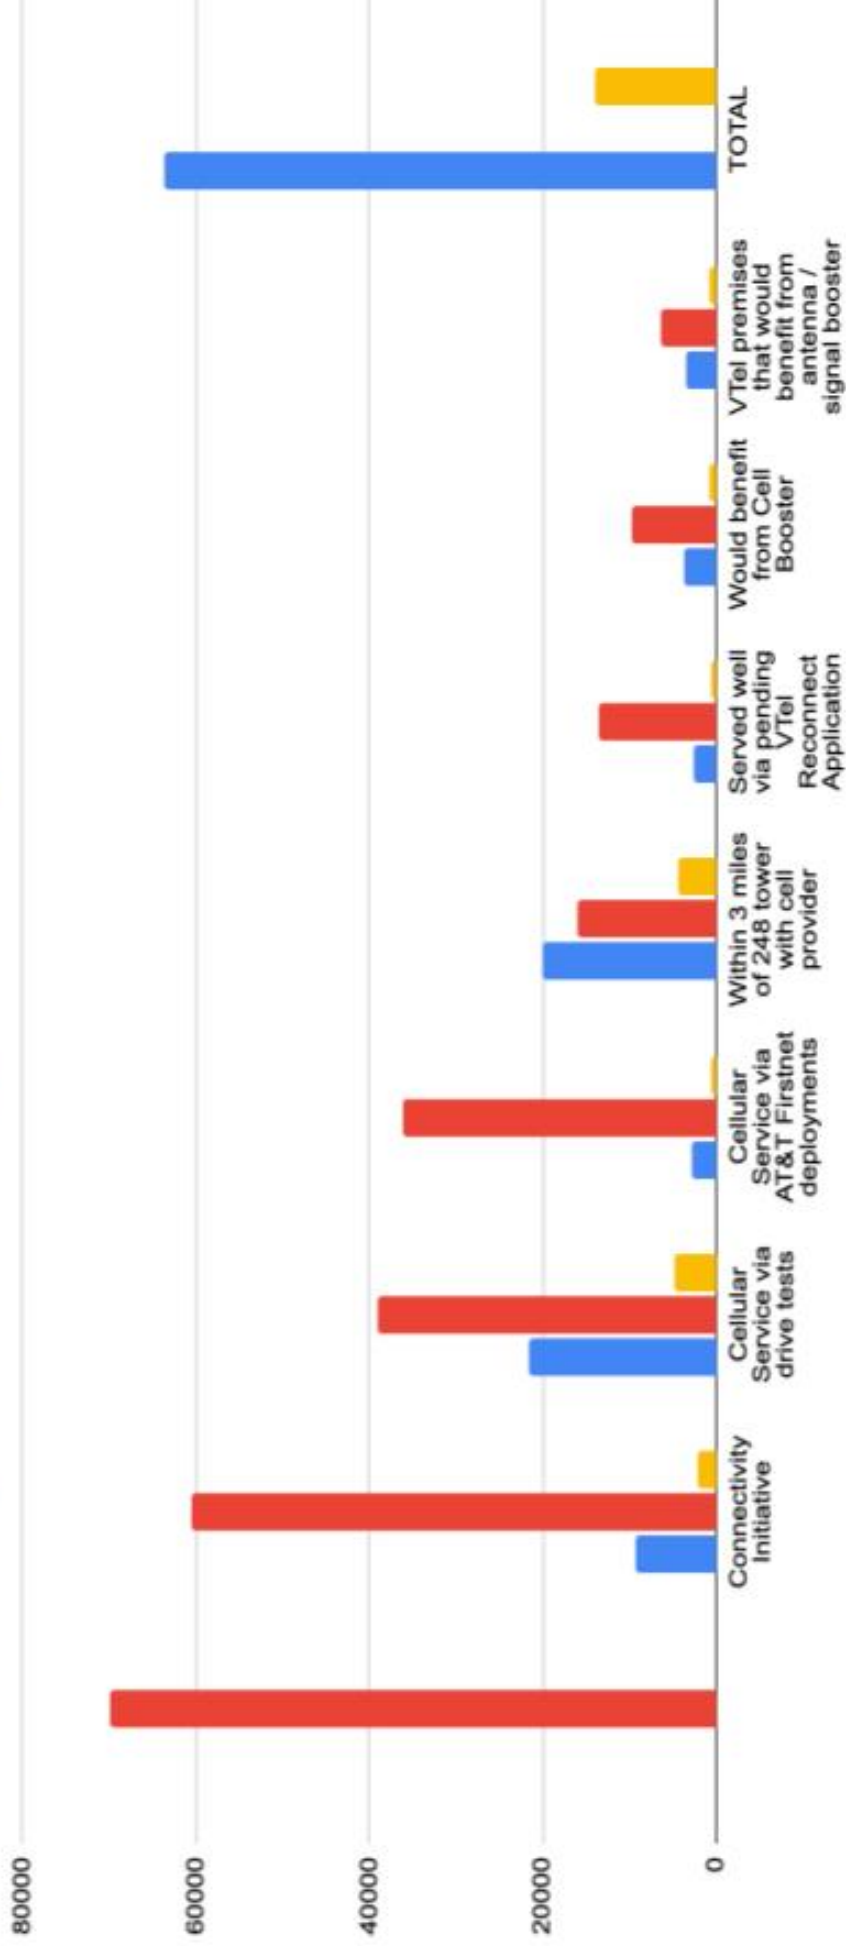

Path to reaching unserved premises

■ Number Potentially Served ■ Total left to serve ■ Low Income Served (*.22)

Progression used in reductive mapping analysis