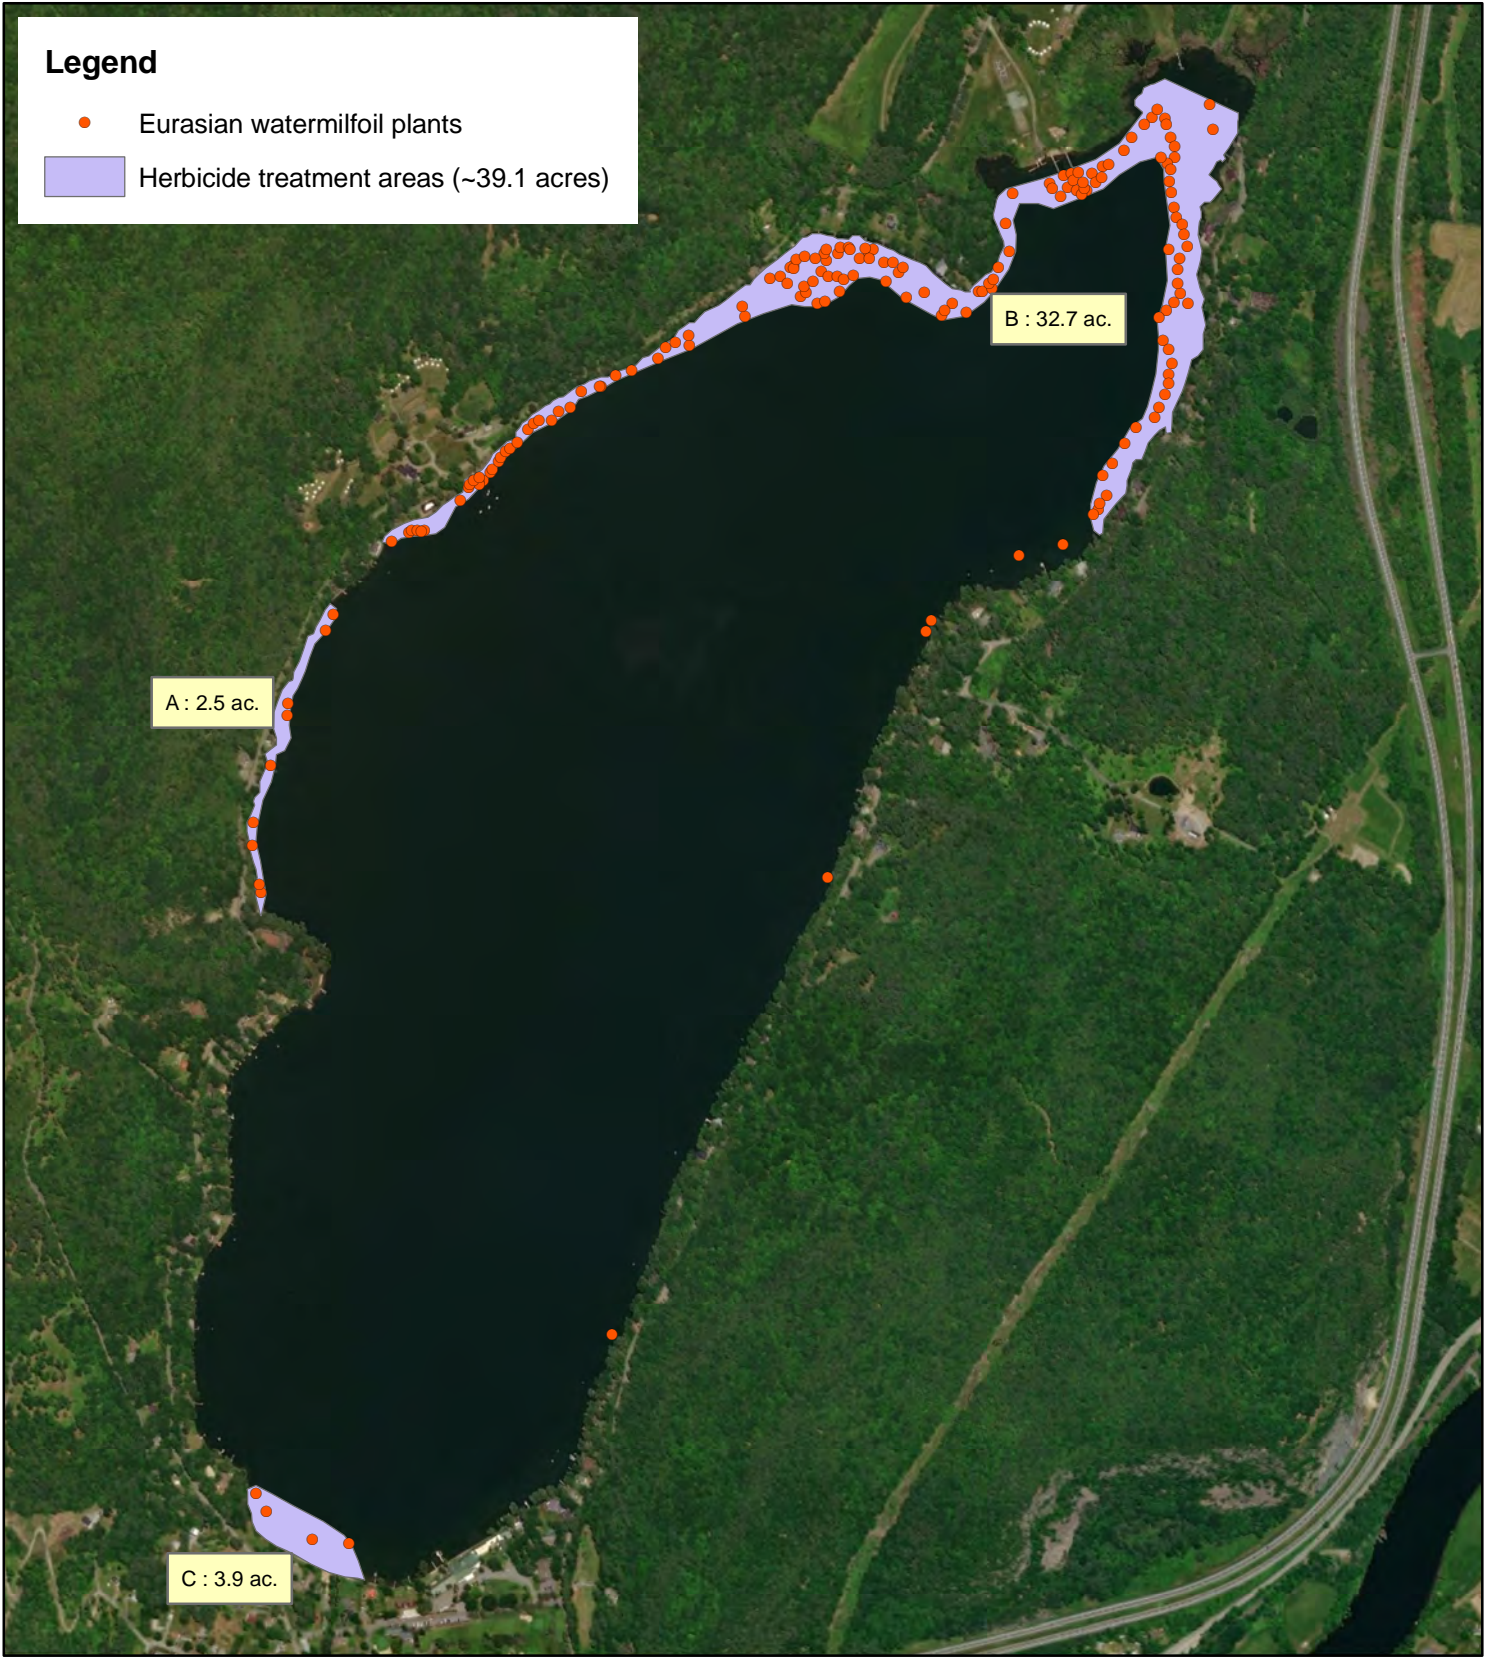

**Legend**

- Eurasian watermilfoil plants
- Herbicide treatment areas (~39.1 acres)

**Lake Morey**  
Fairlee, Vermont  
Orange County  
43.9106° N, 72.1547° W

**Lake Morey**

Map Date: 08/31/18  
Prepared by: KS  
Office: Shrewsbury, MA