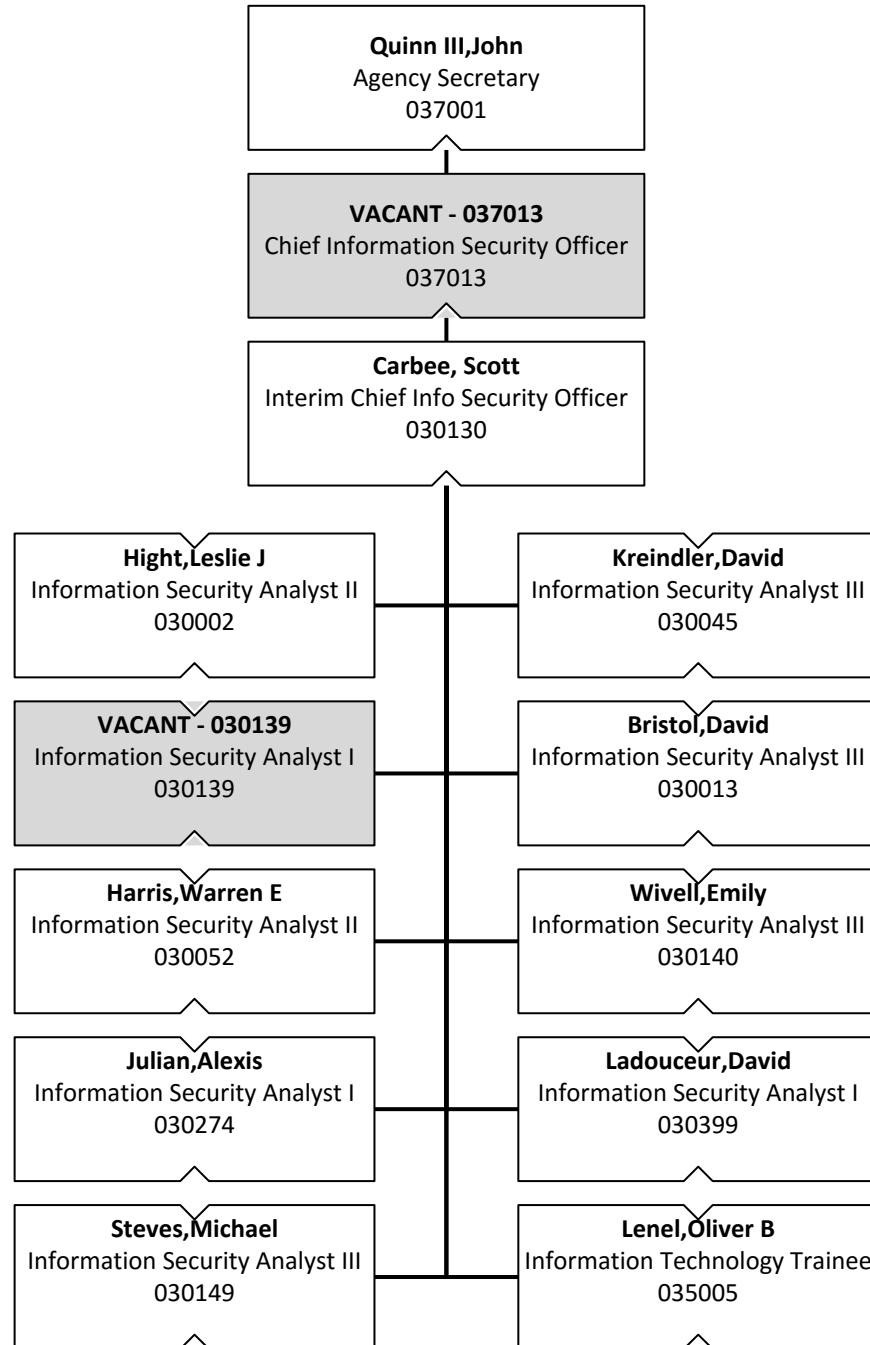

Agency of Digital Services Organizational Chart Secretary's Office

Agency of Digital Services Organizational Chart

Finance Division

Agency of Digital Services Organizational Chart
Chief Technology Officer
ADS Enterprise Architecture Division/Department of Liquor and Lottery

Agency of Digital Services Organizational Chart

Security Division

Agency of Digital Services Organizational Chart

Data Management Division

Agency of Digital Services Organizational Chart

Division of Enterprise Project Management