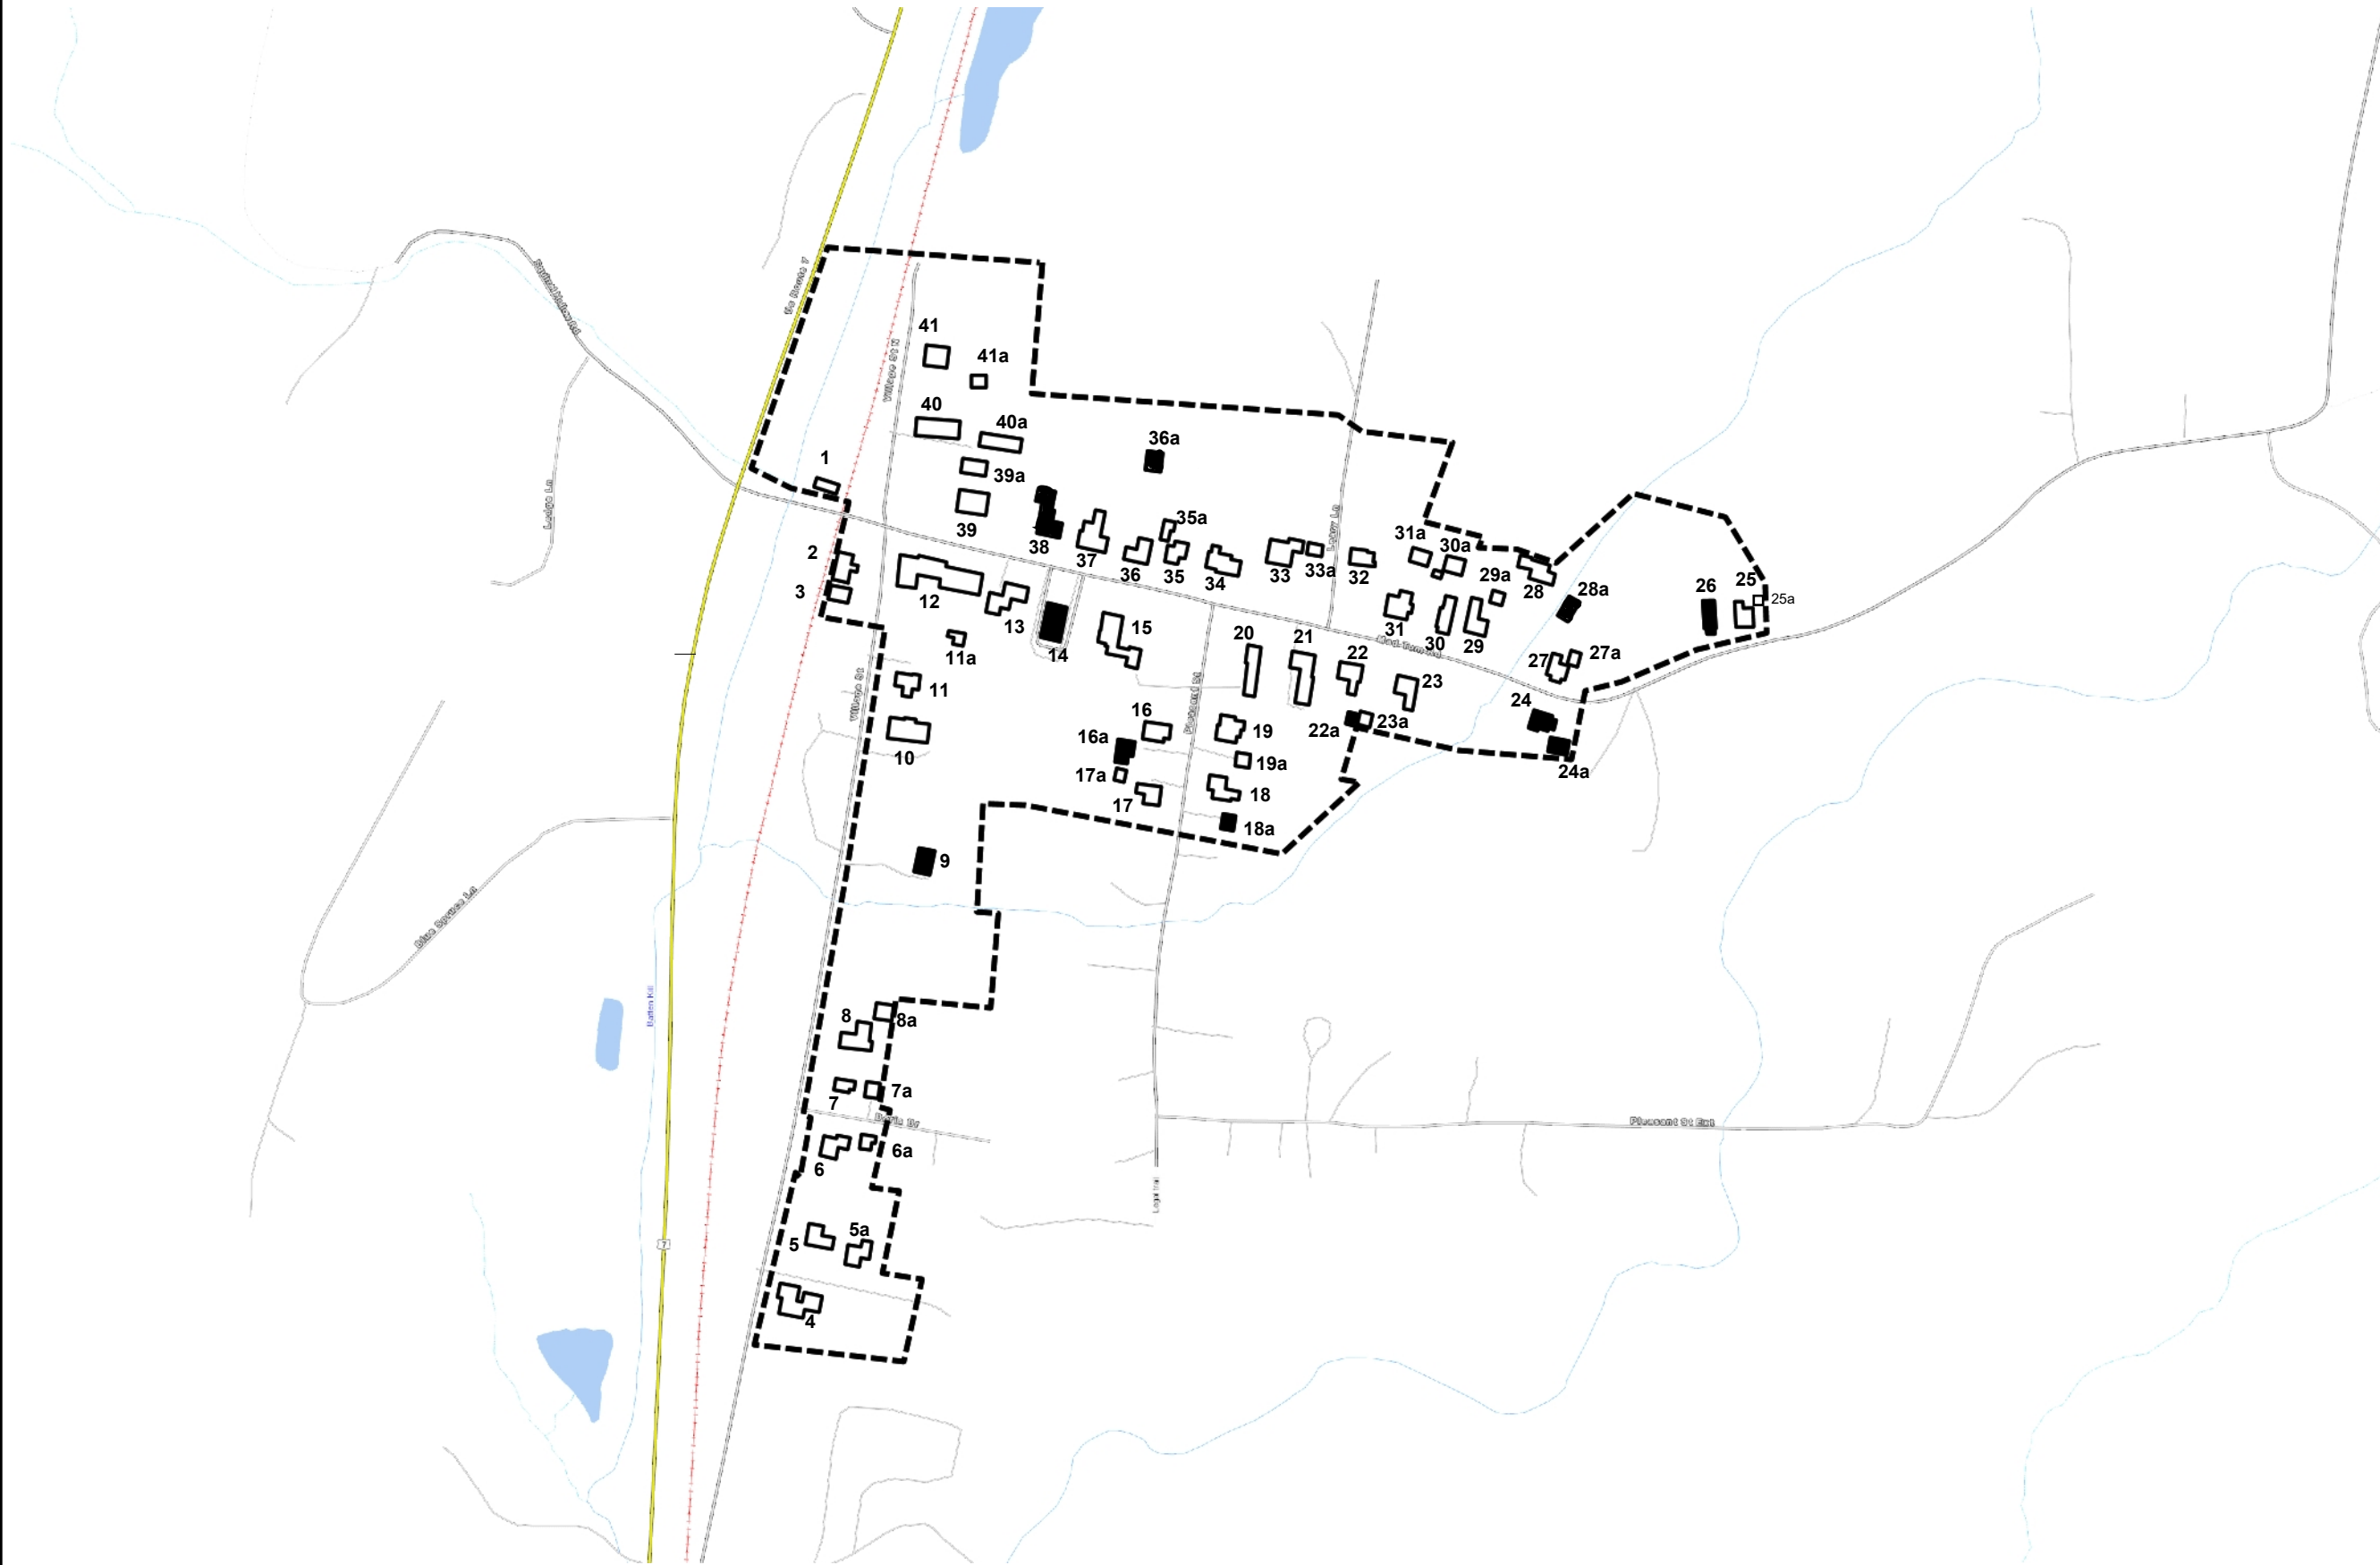

### LEGEND

- Airports
- Rail Lines
- Town Boundaries
- County Boundaries
- Buildings
- Village Boundaries
- VT State Boundary

1: 4,013

June 10, 2024

0.00 0 0.00 0.00 Miles

WGS\_1984\_Web\_Mercator\_Auxiliary\_Sphere  
© VT Center for Geographic Information

1" = 334 Ft. 1cm = 40 Meters

DISCLAIMER: This map is for general reference only. Data layers that appear on this map may or may not be accurate, current, or otherwise reliable. VCGI and the State of Vermont make no representations of any kind, including but not limited to, the warranties of merchantability, or fitness for a particular use, nor are any such warranties to be implied with respect to the data on this map.  
THIS MAP IS NOT TO BE USED FOR NAVIGATION

### NOTES

This map was created with the VT Interactive Map Viewer.